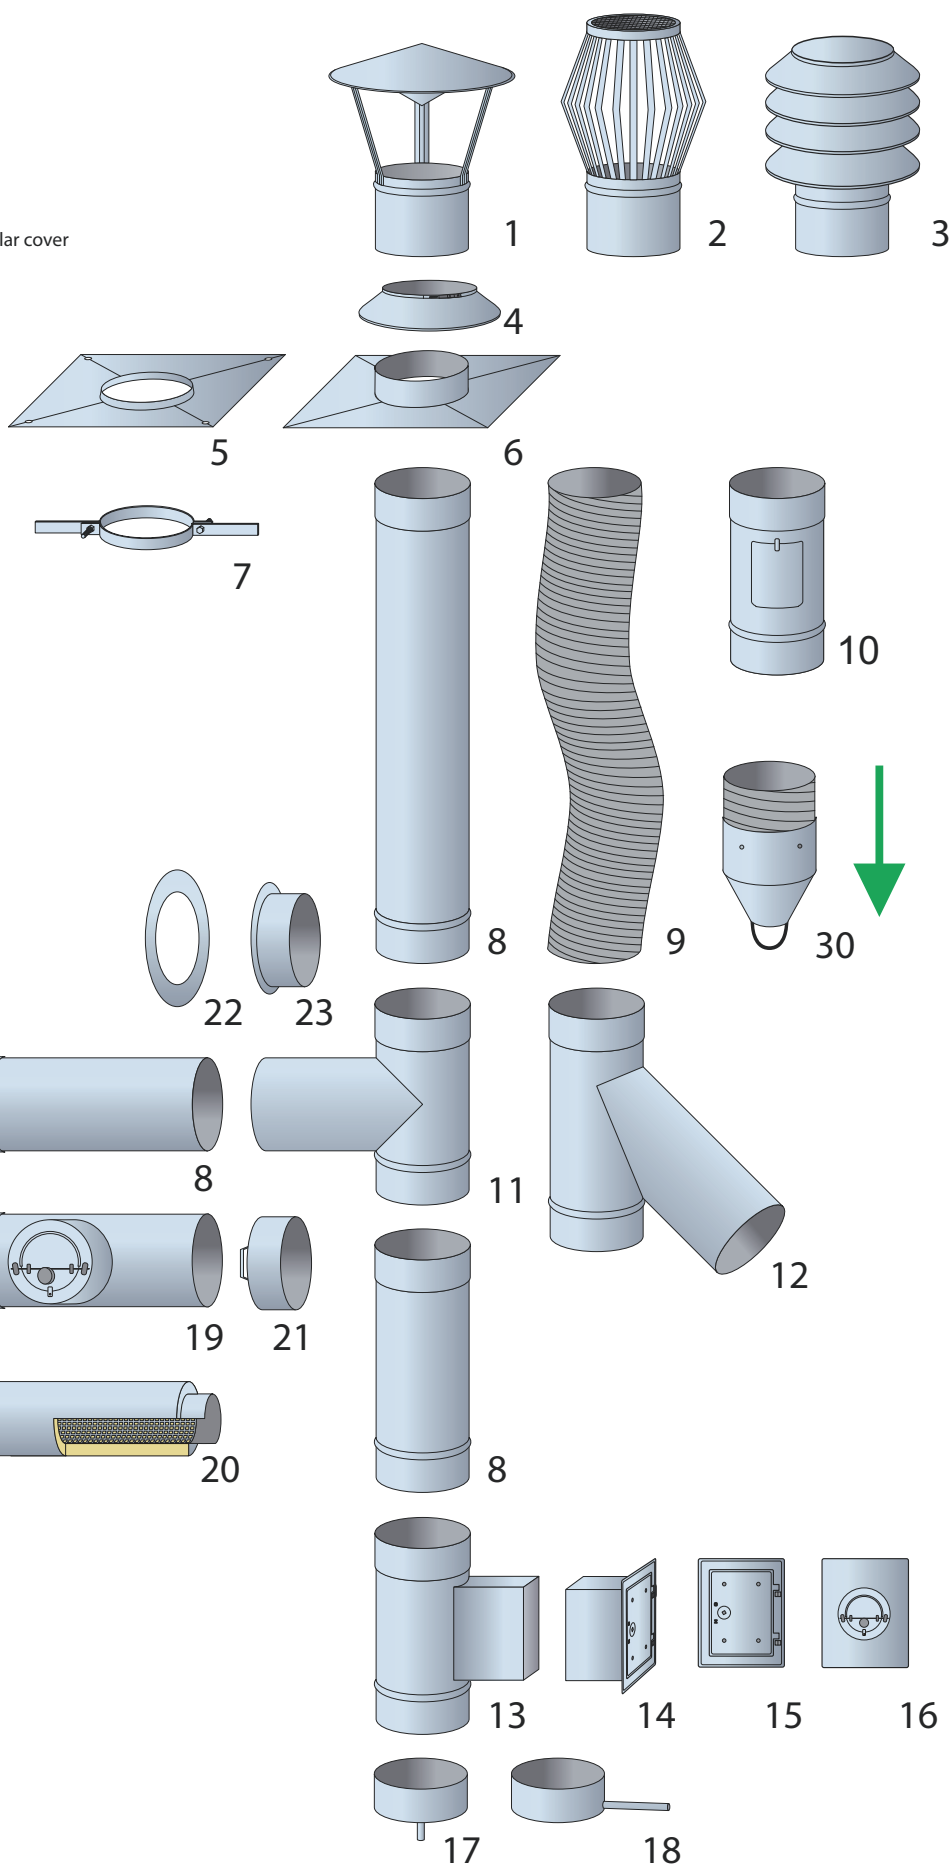

Rigid and flexible metal chimney liners and stainless steel flues

- 1 – Cover for solid fuels
- 2 – Spark arrestor
- 3 – HUBO attachment
- 4 – Rain collar
- 5 – Pressed chase cover
- 6 – Chase cover
- 7 – Clamp
- 8 – Pipe
- 9 – H04 flexible liner
- 10 – Chimney pipe with access opening, rectangular cover
- 11 – 90° T-piece
- 12 – 45° T-piece
- 13 – Chimney pipe with access opening
- 14 – Sliding chimney door
- 15 – Chimney door
- 16 – Draught regulator in the door
- 17 – Downward condensation drain
- 18 – Sideways condensation drain
- 19 – Draught regulator in the pipe
- 20 – Noise suppressor
- 21 – Cap
- 22 – Rosette collar
- 23 – Tee cover
- 24 – 45° elbow pipe
- 25 – 90° elbow pipe
- 26 – 45° elbow pipe with inspection opening
- 27 – 90° elbow pipe with inspection opening
- 28 – Straight reducer
- 29 – Conical reducer
- 30 – Mounting head