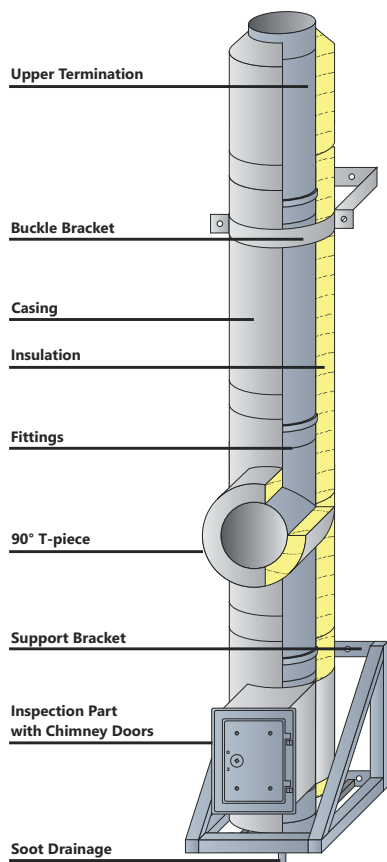

Metal three-layer system chimneys

Product: Metal three-layer system chimney

Product description

Chimney vent: stainless steel 50 (quality 1.4404 under ČSN 10088-1), the thickness of the material depending on the purpose of the chimney – 1.0 mm; 0.8 mm or 0.6 mm;

Thermal insulation: stone wool with the bulk density of $95 \pm 5 \text{ kg.m}^{-3}$ and the minimum melting point of 1000°C ; thickness of 30 or 50 mm; if the system chimney is used for type C sealed appliances where the combustion air is supplied through the space between the chimney vent and the chimney casing, the insulation wool is replaced by centering sleeves;

Chimney casing: stainless steel 20 or 50 (quality 1.4301 or 1.4404 under ČSN 10088-1), material thickness of 0.6 mm

Use: for exhaust fumes from solid, liquid and gaseous fuel burning appliances, depending on the thickness of the wall material used for the chimney vent, the type of construction (for under-pressure and overpressure operations) and the quality of the material. (refer to the following statement)

For under-pressure:

System chimney	EN 1856-1	DN(140-700)	T400	N1	D	Vm	L50	100	G	120
System chimney	EN 1856-1	DN(140-700)	T400	N1	D	Vm	L50	080	G	120
System chimney	EN 1856-1	DN(80-350)	T400	N1	D	Vm	L50	060	G	120

For overpressure:

System chimney	EN 1856-1	DN(60-300)	T200	P1	W	Vm	L50	060	O	120

System chimney	EN 1856-1	DN(140-350)	T400	N1	D	Vm	L50	060	G	50
Product Description										
Standard Number										
Diameters										
Temperature Rating										
Pressure Rating										
Condensate Resistance										
Corrosion Resistance										
Liner Material										
Material Thickness										
Soot Fire Resistance										
Distance to combustibles										

Installation instructions included in the package.