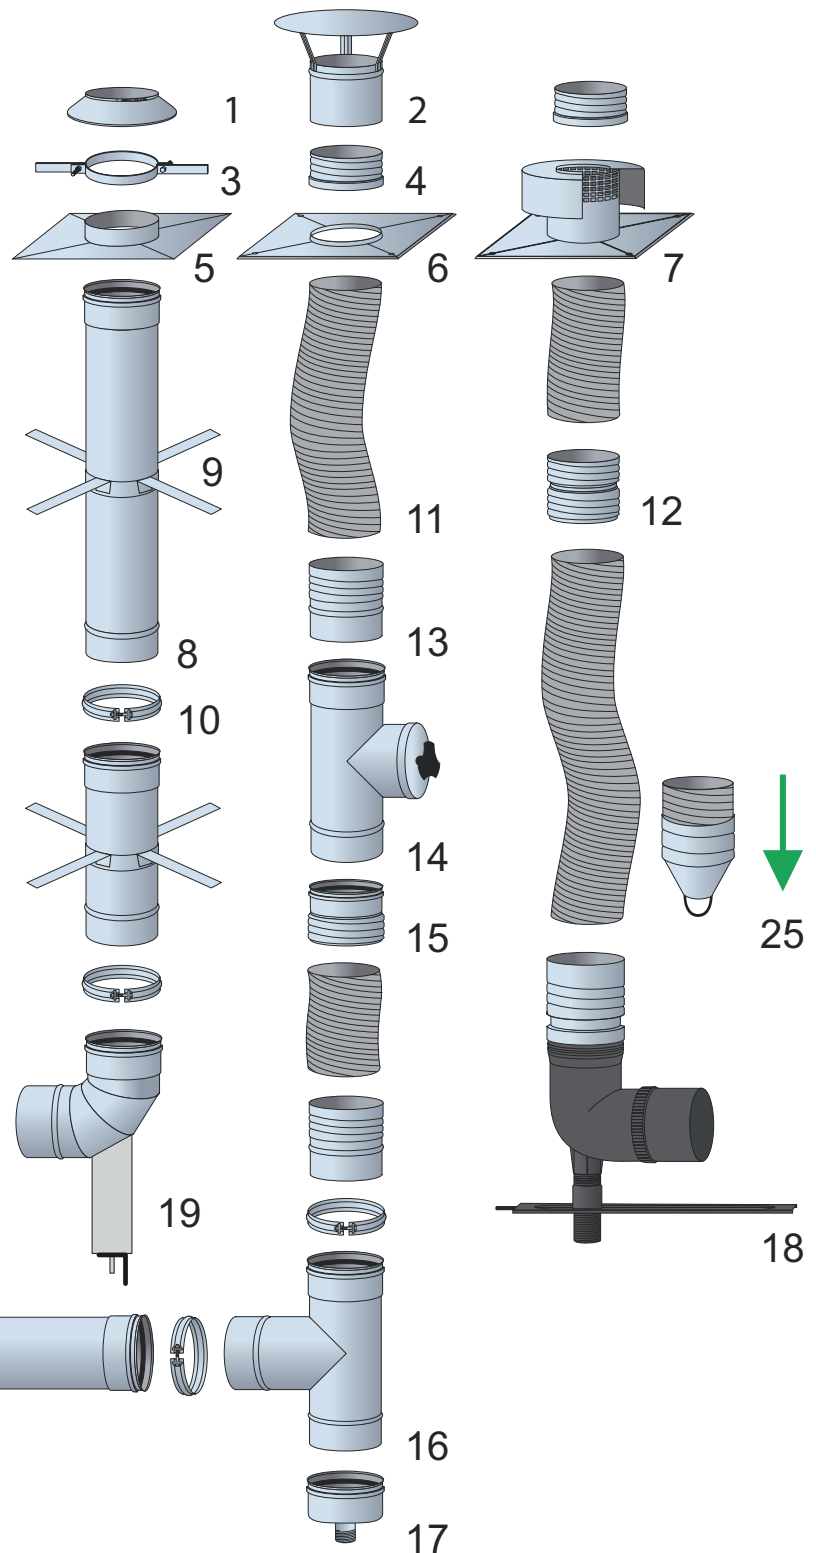

Rigid and flexible metal chimney liners and stainless steel flues for overpressure operation

- 1 – Rain collar
- 2 – Meidinger disc
- 3 – Clamp
- 4 – Nut
- 5 – Chase cover
- 6 – Pressed chase cover
- 7 – Chase cover with suction cap
- 8 – Pipe with pressure relief coupling
- 9 – Centering sleeve
- 10 – Locking sleeve
- 11 – 2x012 mm FLEX flexible smooth wall liner
- 12 – 2x012 FLEX flexible liner coupling
- 13 – Transition from 2x012 FLEX flexible liner
- 14 – Inspection part with pressure relief coupling
- 15 – Transition to 2x012 FLEX flexible liner
- 16 – 90° T-piece with pressure relief coupling
- 17 – Condensation drain with pressure relief coupling
- 18 – Thermoplastic SV 90° screw bend with transition to FLEX 2x012
- 19 – 90° bend with pressure relief coupling
- 20 – Coaxial pipe
- 21 – 90° coaxial elbow pipe
- 22 – 90° coaxial elbow pipe with inspection opening – cap
- 23 – 90° elbow pipe with pressure relief coupling
- 24 – 90° elbow pipe with pressure relief coupling and inspection opening – cap
- 25 – Mounting head